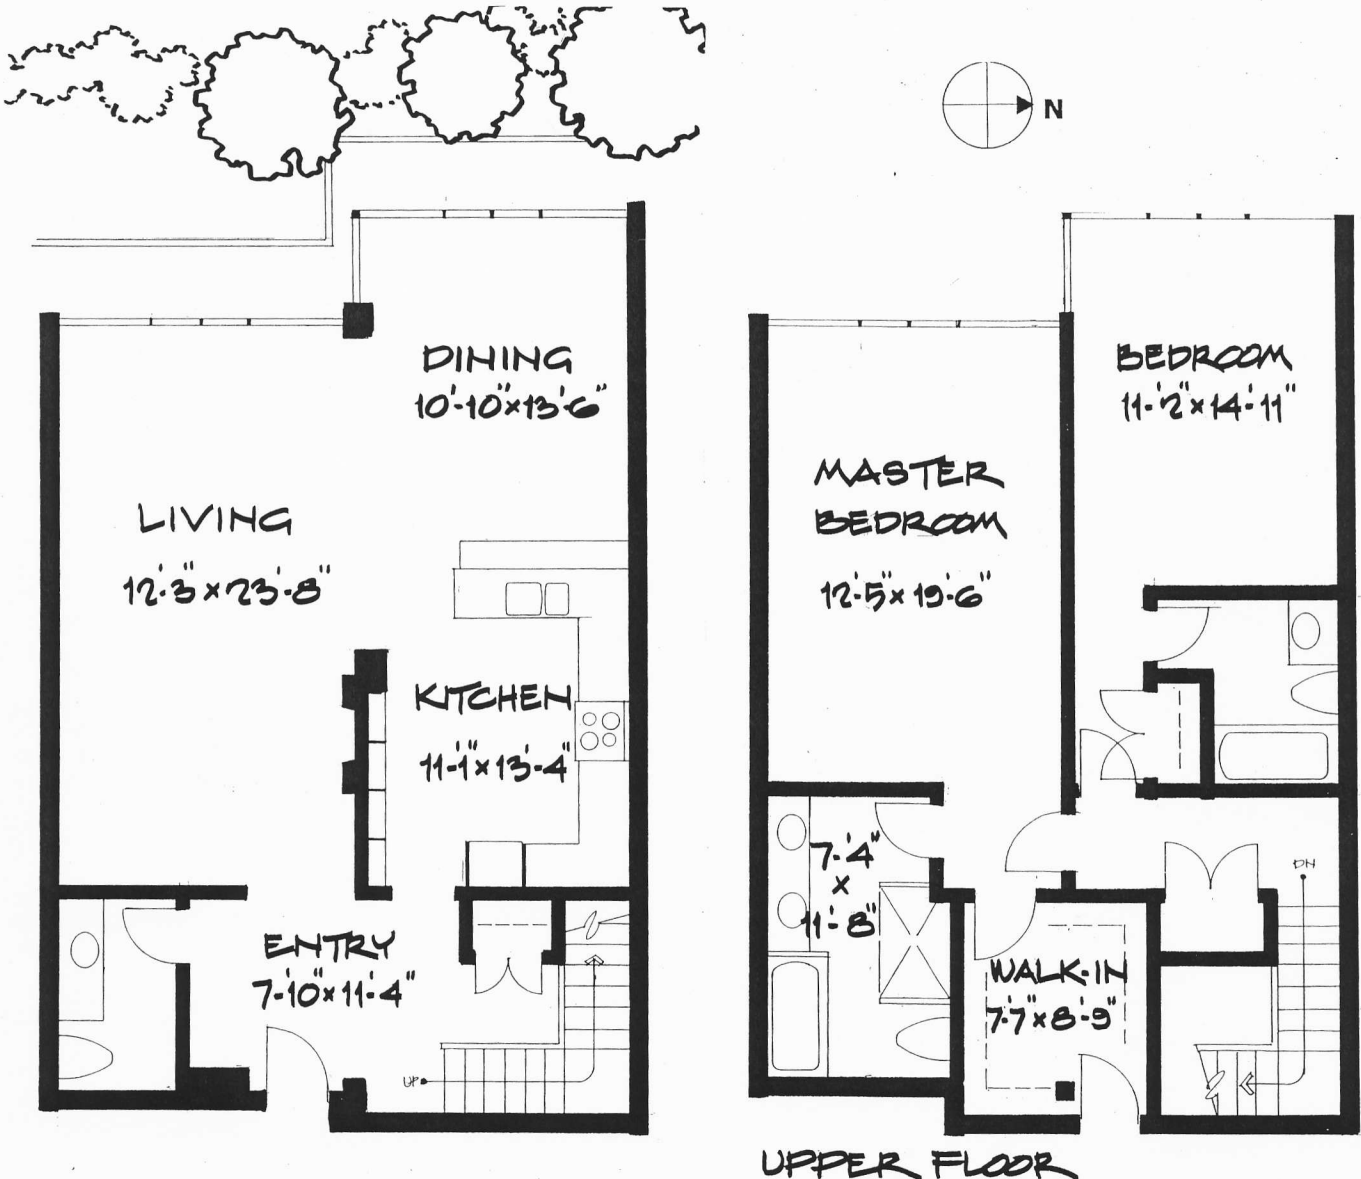

Scott Carpenter

604.880.0037

#250 - 4255 Arbutus St.,
Vancouver, BC V6J 4R1
F: 604.264.1115
scott_lesliec@telus.net

www.scottlesliecarpenter.com

112-4101 Yew Street,
Vancouver, B.C.

Main Floor	867
Upper Floor	867
TOTAL:	<u><u>1,734</u></u> SQ.FT.

Quantum
surveys

(604) 435-4604

Room Sizes should be considered approximate. Measurements are a guideline only and subject to certification. E&OE. Do not scale.