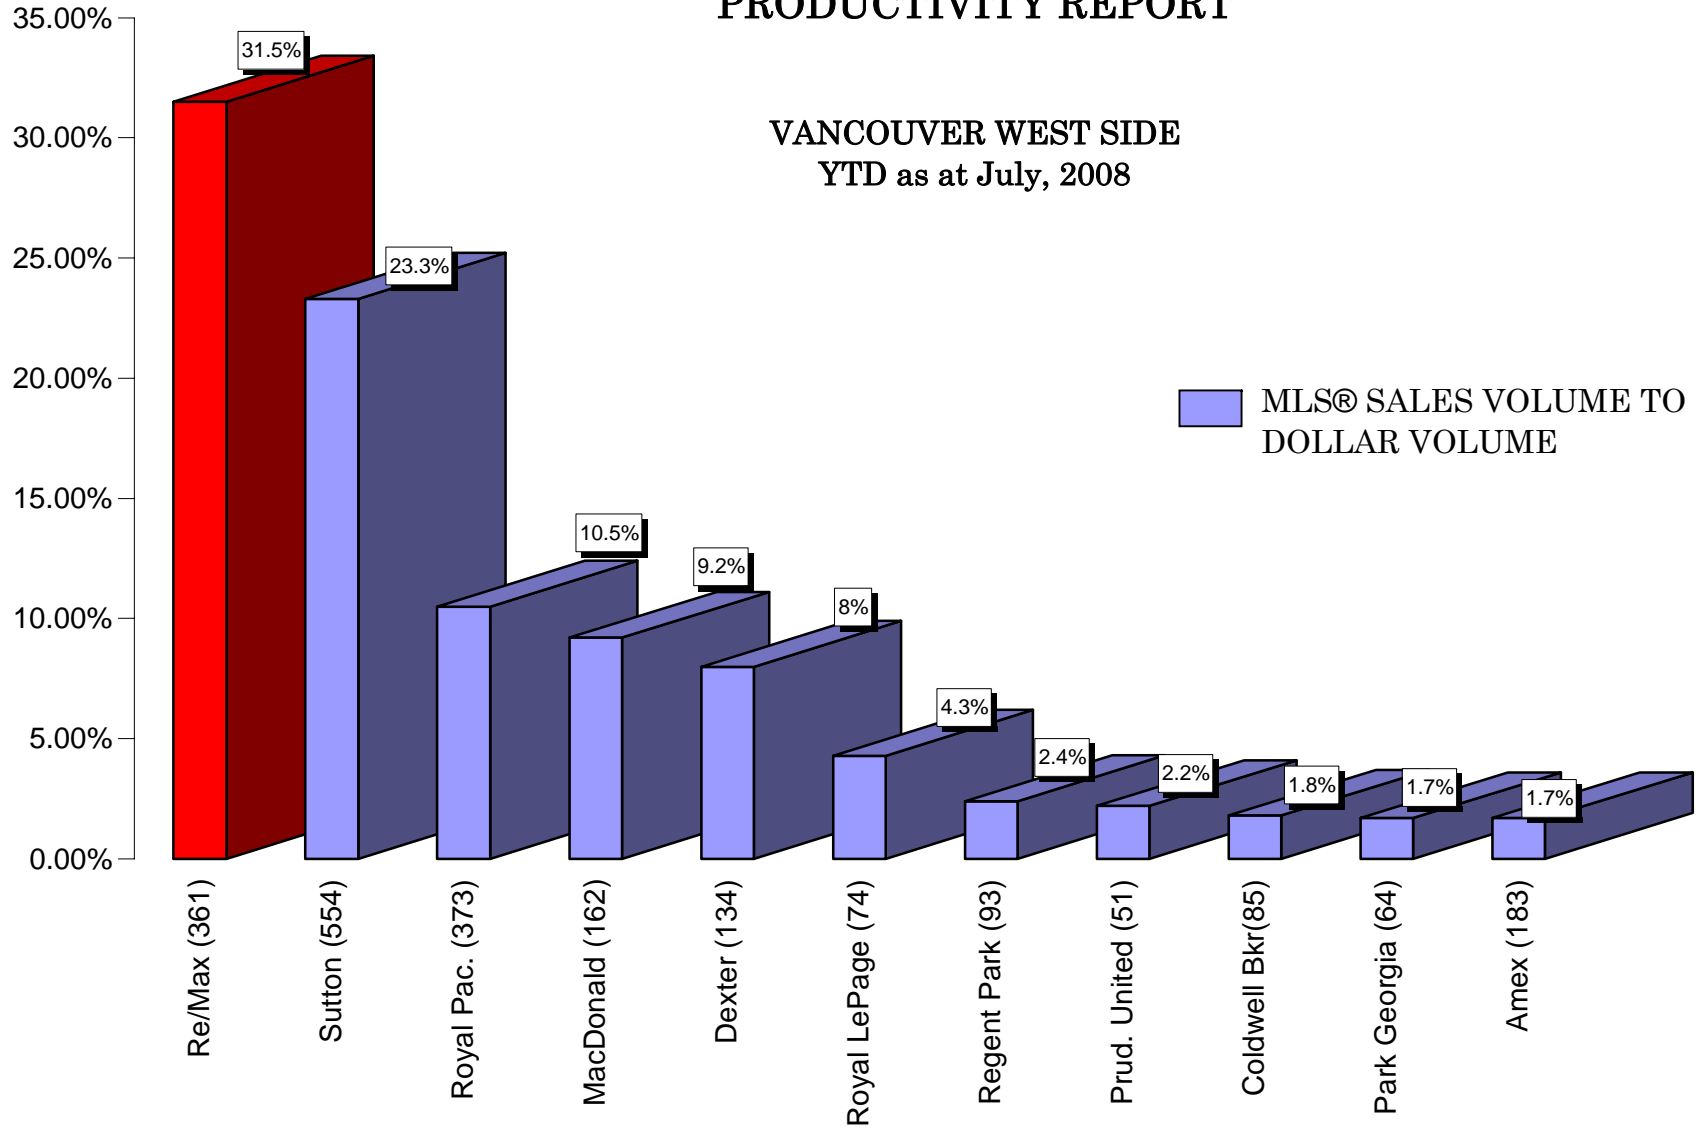

# PRODUCTIVITY REPORT

VANCOUVER WEST SIDE  
YTD as at July, 2008