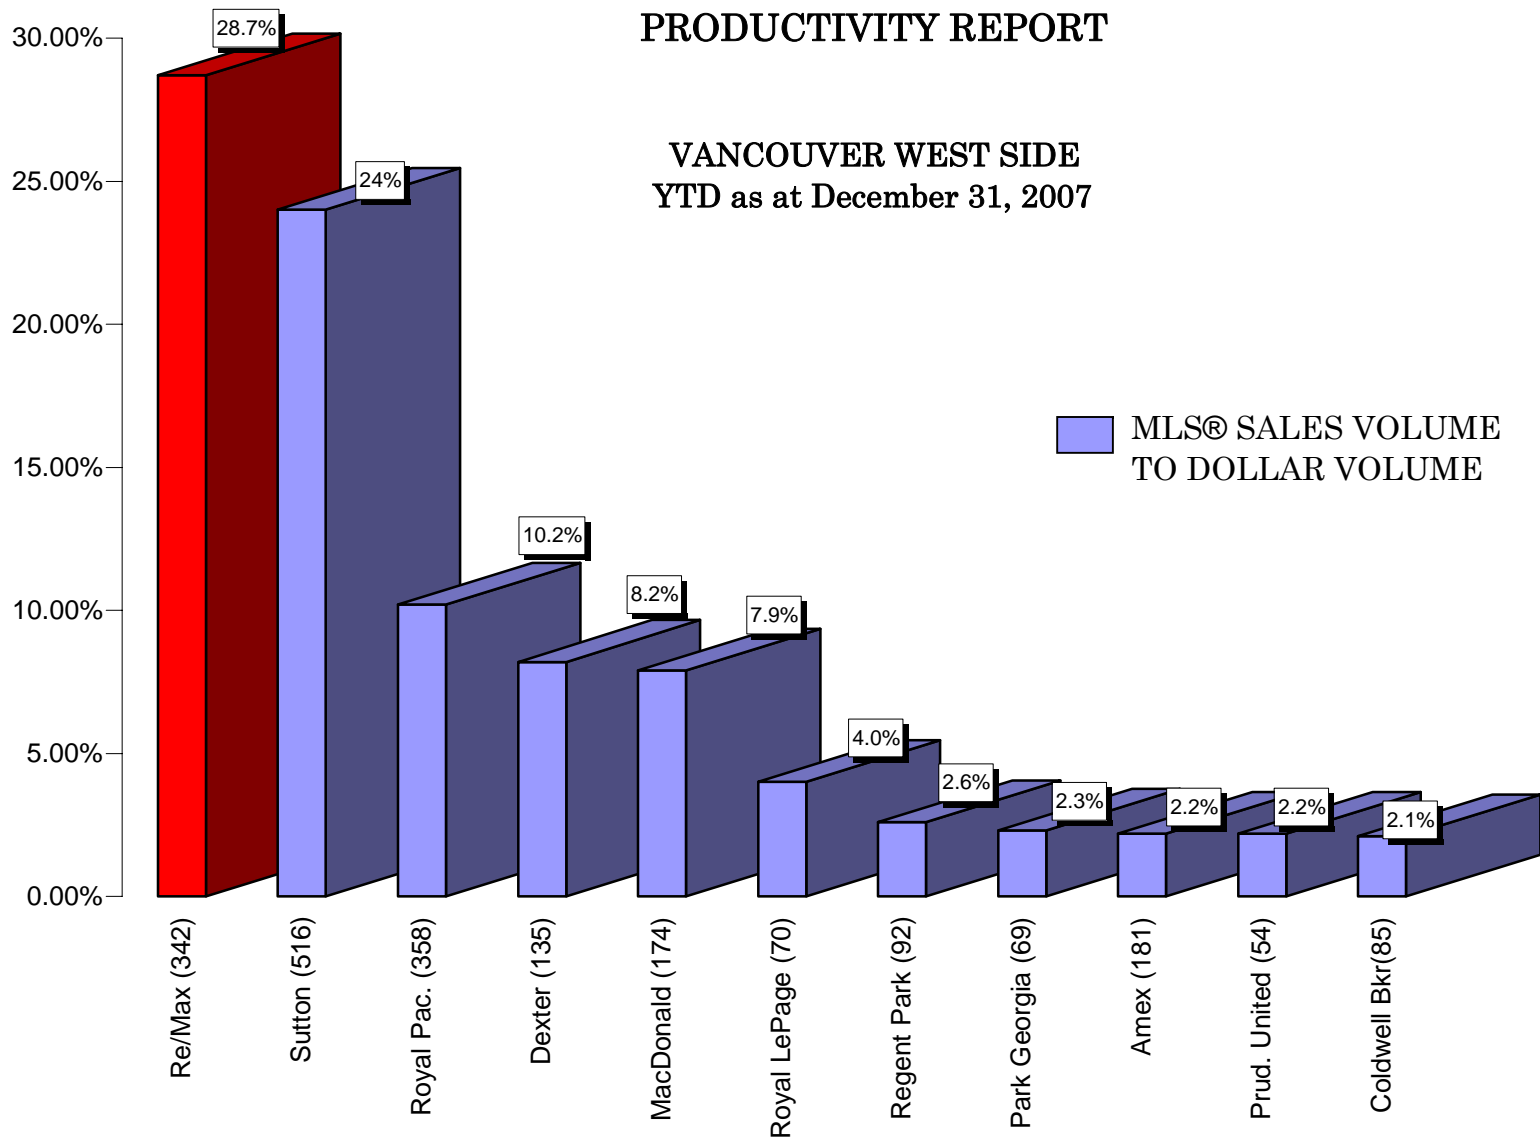

# PRODUCTIVITY REPORT

VANCOUVER WEST SIDE  
YTD as at December 31, 2007