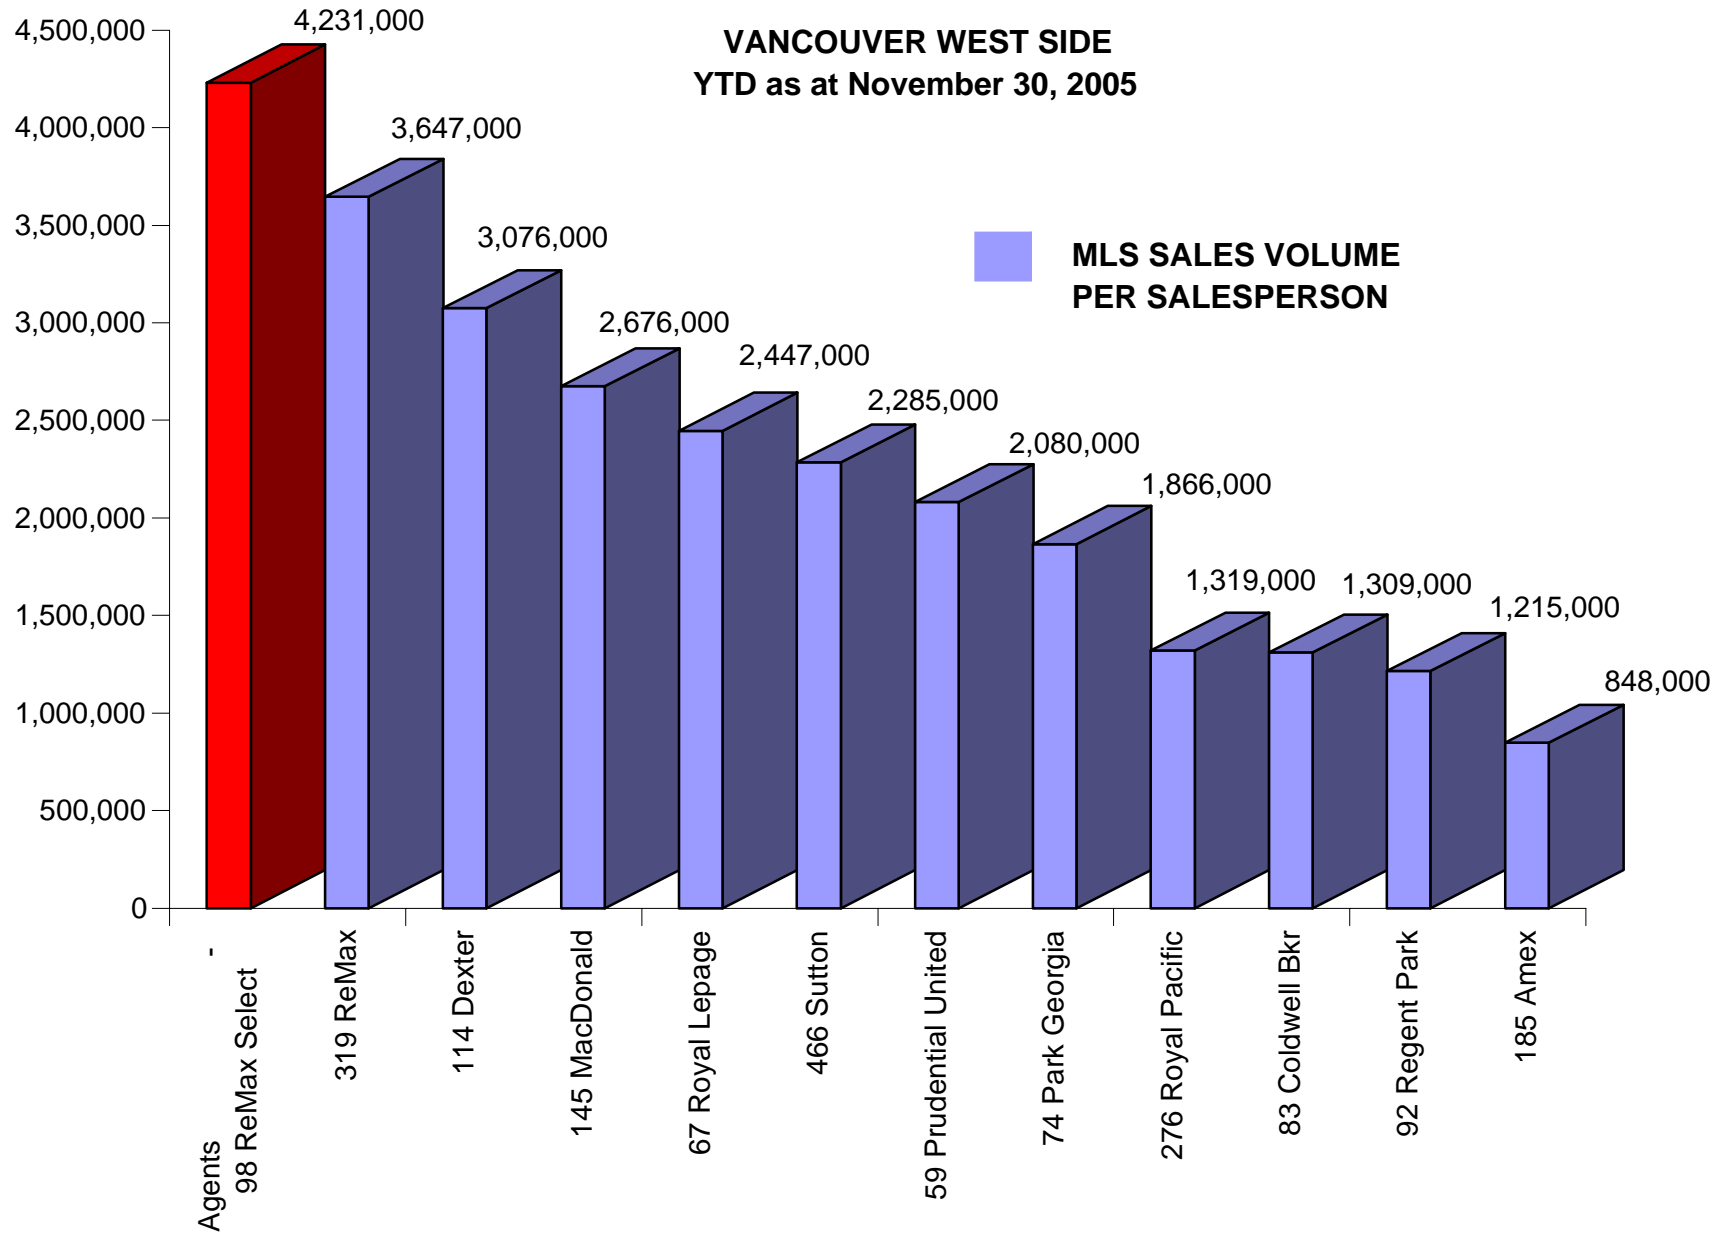

**VANCOUVER WEST SIDE
YTD as at November 30, 2005**

DISCLAIMER

Note: This representation is based in whole or in part on data generated by the Real Estate Board of Greater Vancouver which assumes no responsibility for its accuracy.