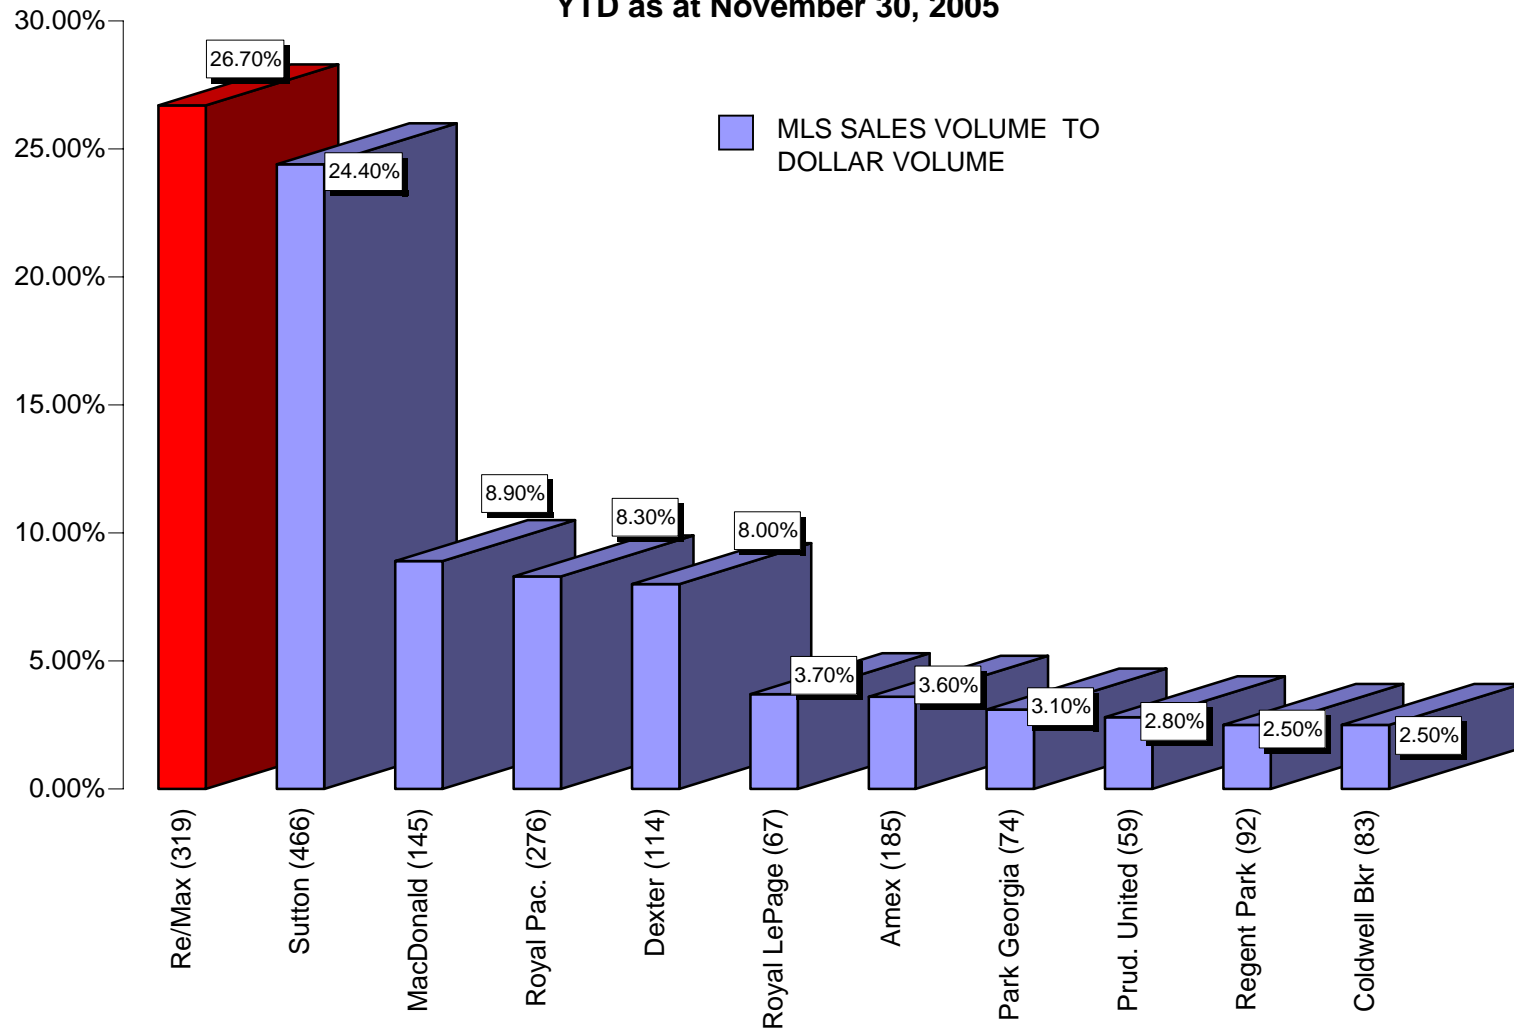

**VANCOUVER WEST SIDE
YTD as at November 30, 2005**

DISCLAIMER

Note: This representation is based in whole or in part on data generated by the Real Estate Board of Greater Vancouver which assumes no responsibility for its accuracy.