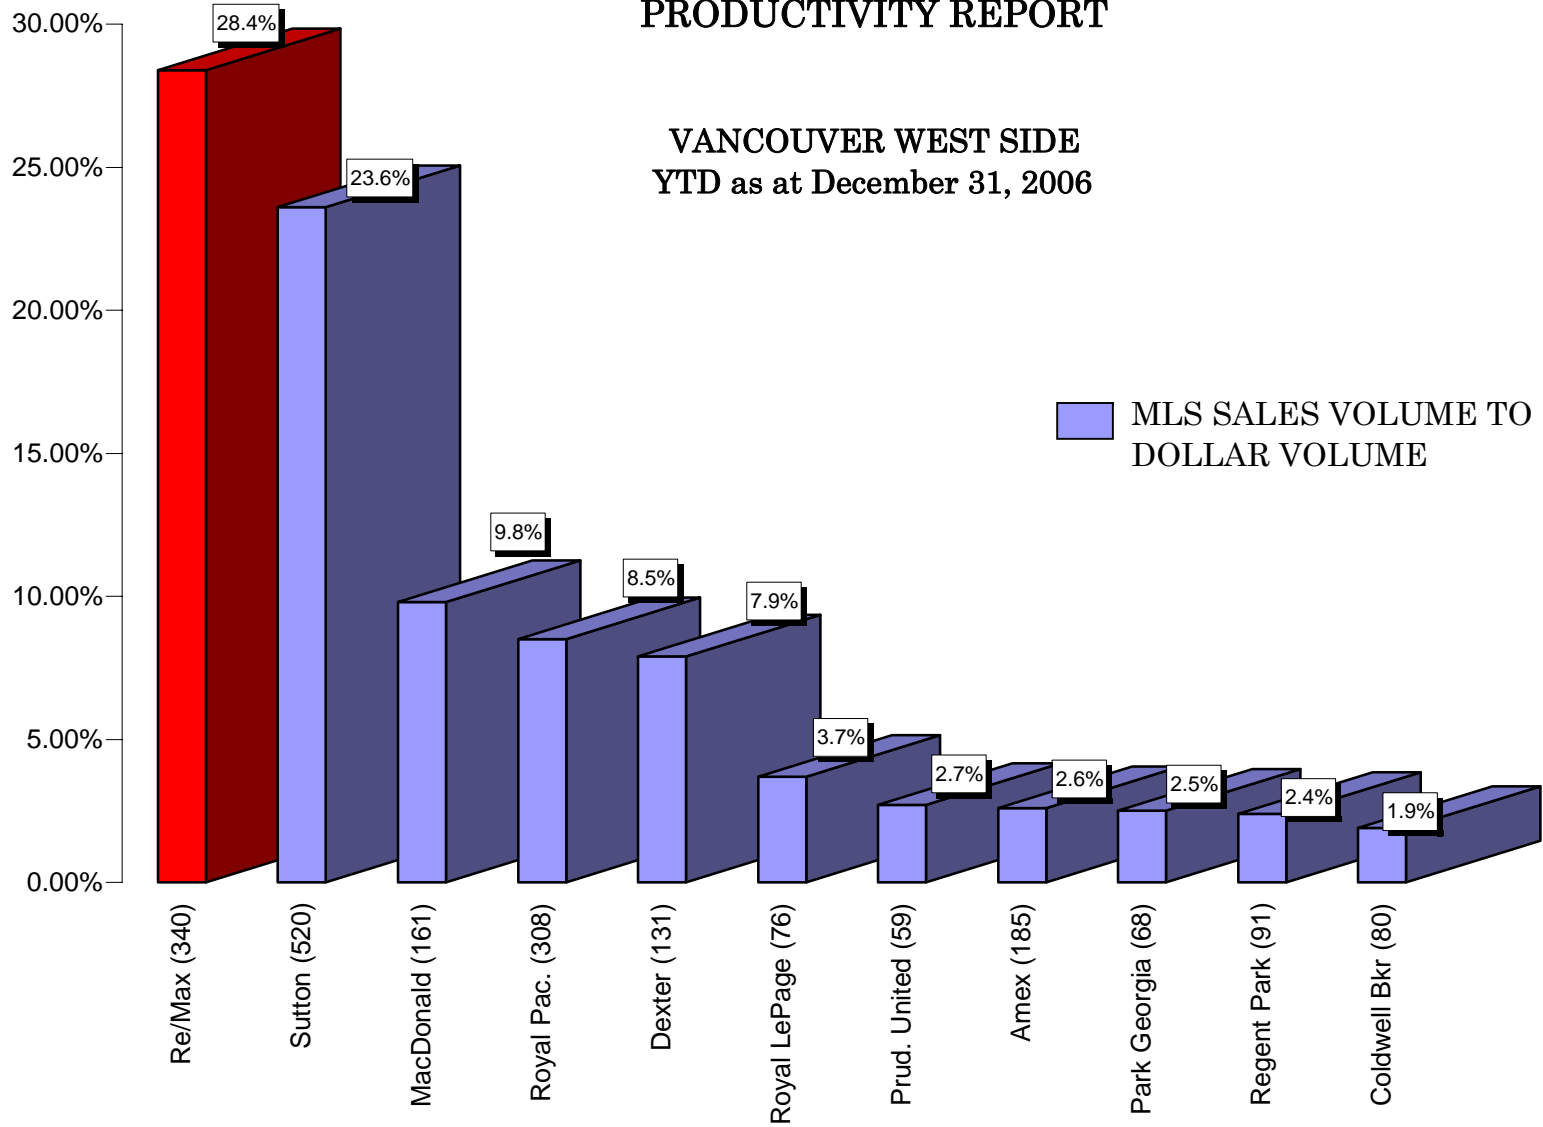

# PRODUCTIVITY REPORT

VANCOUVER WEST SIDE  
YTD as at December 31, 2006